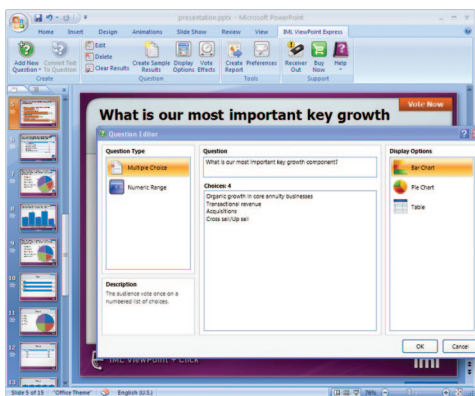

For more information, please contact:
Email: info-uk@imlworldwide.com

iml
central.imlworldwide.com

IML CLICK & IML VIEWPOINT EXPRESS

Communicate complex ideas with the click of a button.

1. Create

Create interactive questions directly in PowerPoint

2. Interact

Your audience interacts instantly using their own wireless IML Clicks

3. Communicate

Discuss results live or analyze detailed data at a later date

Ask a question - any question

IML ViewPoint Express enables your audience to quickly vote on multiple choice and numeric range questions using the IML Click keypads. Results are instantly created with a variety of display and charting options. The entire system works with what you already know - PowerPoint and Excel. IML ViewPoint Express questions can be formatted with the click of a button using any of the PowerPoint tools you're already familiar with. When your presentation is done, simply click the 'Create Reports' button and Excel automatically opens up with all of the valuable data you just collected. It's really that easy!